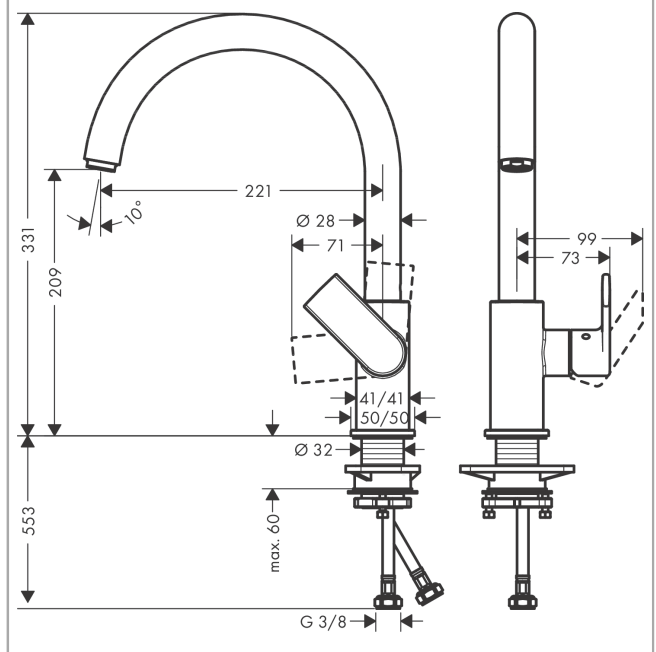

Vernis Shape M35
Single lever kitchen mixer 210 with swivel spout
 Surfaces: **Chrome** Article Number: **71871000**

Description

product features

- ComfortZone 210
- swivel range adjustable in 2 steps 120° or 360°
- normal spray
- connection dimension: DN15
- maximum flow rate at 3 bar: 11,1 l/min
- ceramic cartridge
- connection type: G 3/8 connections
- suitable for continuous flow water heaters

Technology

Product image

Scale drawing

Flowchart